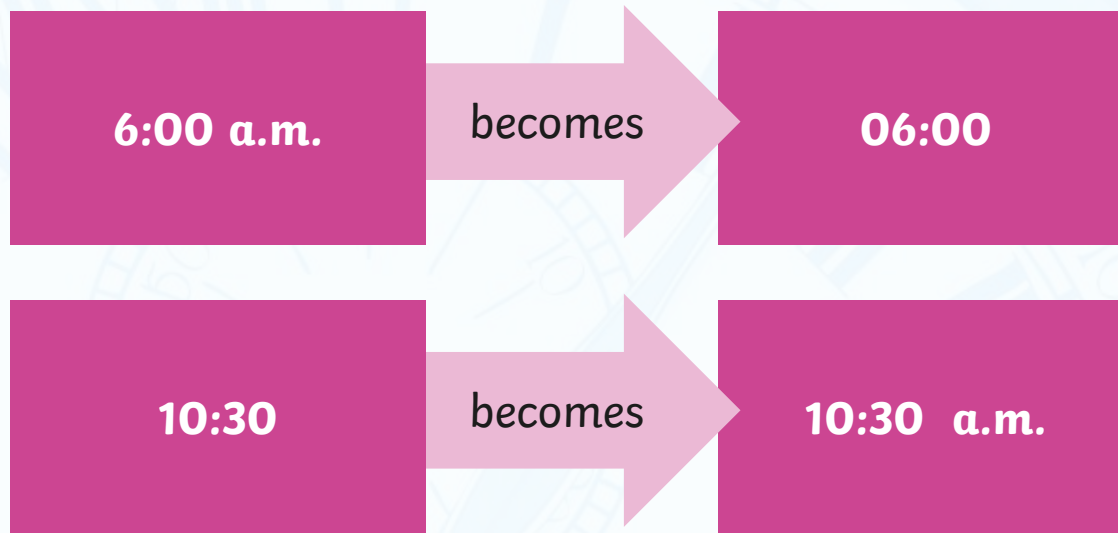

24 Hour Time in the Morning

To convert between 12 and 24 hour time in the morning change the format.

The hours stay the same.