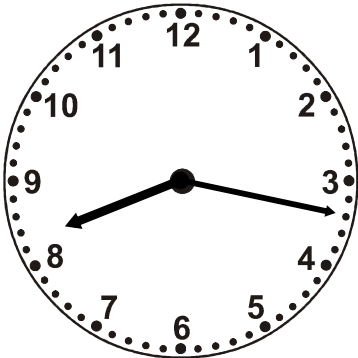

## Reading the time (nearest minute) S1

◆ Write the time shown on each clock...

1.

2.

3.

4.

5.

6.

7.

8.

9.

10.

11.

12.