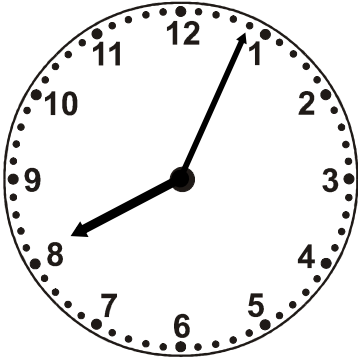

## Reading the time (nearest minute) S2

◆ Write the time shown on each clock...

1.

2.

3.

4.

5.

6.