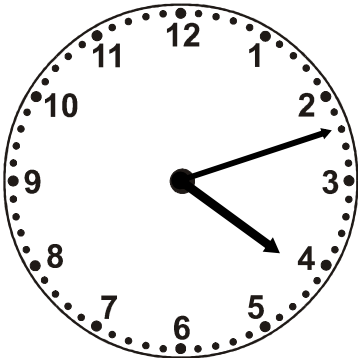

## Reading the time (nearest minute) S2

◆ Write the time shown on each clock...

1.

2.

3.

4.

5.

6.

7.

8.

9.

10.

11.

12.