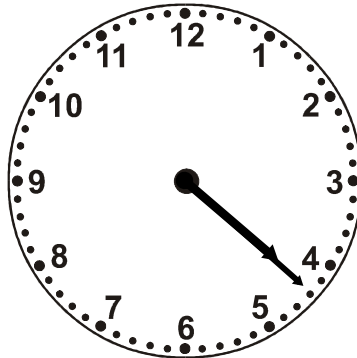

## Reading the time (nearest minute) S2

◆ Write the time shown on each clock...

1.

2.

3.

4.

5.

6.

7.

8.

9.

10.

11.

12.